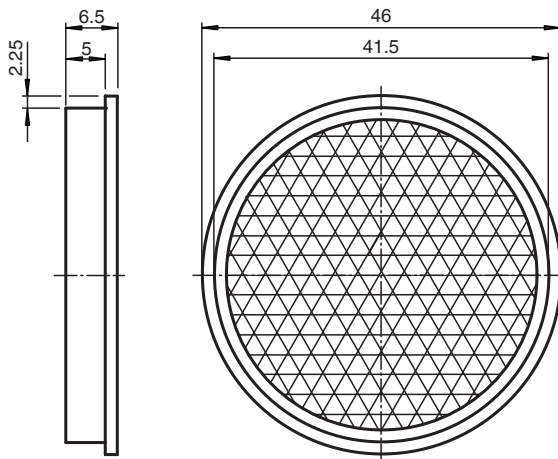

# Reflector REF-A46

- Self-adhesive for simple installation

Reflector, round  $\varnothing$  46 mm, self-adhesive

## Dimensions

### General specifications

Construction type circular

### Mechanical specifications

Material PMMA/ABS

Dimensions Diameter: 46 mm

Mounting self-adhesive